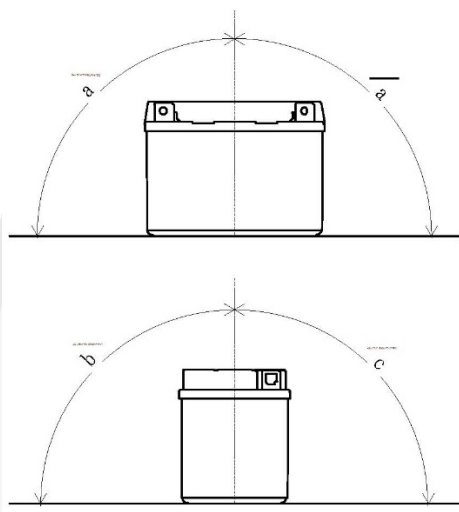

Yuasa Technical Data Sheet

Yuasa 12N24-4 - Conventional 12 Volt Battery

Performance

Voltage	12V
Capacity (10-hour)	24Ah
Capacity (20-hour)	25.3Ah
CCA @ -18°C	190A

Dimensions (±2mm)

Length	184mm
Width	124mm
Height	179mm

Weights & Measures

Mean Weight with Acid	7.6kg
Acid Volume	1.6l

Mounting Angle

Angle A	Vertical only
Angle B	Vertical only
Angle C	Vertical only

Technology

Technology Cast Sb/Ca

Cell Assembly Layout

Terminal Type - 3